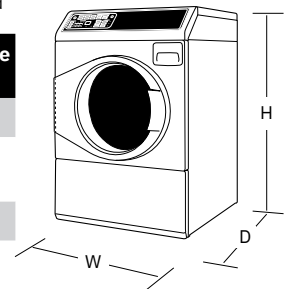

FRONT LOAD WASHERS & MATCHING DRYERS

FF7

DF7

Product Code	FF7005WN (White) FF7005SN (Stainless) FF7008WN (White, Right Hinged)	DF7000WG (White, Gas) DF7000WE (White, Electric) DF7000SG (Stainless, Gas) DF7000SE (Stainless, Electric)
Available Colors	White or Stainless Steel	White or Stainless Steel
Capacity – Cu. Ft.	3.5	7.0
Stainless Steel Wash Tub & Outer Tub	•	
Galvanized Cylinder		• (White)
Stainless Steel Cylinder		• (Stainless)
ADA Compliant	•	•
Preset Cycles	9	7
Temperature Selections	4	4
Spin Speed Selections	4	
Soil Level Selections	4	
Allergy Rinse	•	
Sanitize with Oxi	•	
Auto Dry Cycles		4
Anti-Wrinkle		•
Moisture Sensor		•
Eco Dry		•
Cylinder Light		•
End-of-Cycle Signal	•	•
Time Remaining Display	•	•
Favorite Cycles	•	•
Pedestal Available	White or Black	White or Black
Warranty	5-Year Parts & Labor	5-Year Parts & Labor
Model No.	AFNE9BSP116TW13 AFNE9BSP116TN13 AFNE9BSP116TW01	ADGE9BGS115TW01 ADEE9BGS175TW01 ADGE9BSS115TN01 ADEE9BSS175TN01

Agency approvals: cULus, CSA us star, MA gas board

Dimensions	W-Width	H-Height	D-Depth	Depth w/ Door Open	Depth w/ Hose & Door
FF7005WN / FF7005SE / FF7008WN	26 7/8"	40 7/16"	27 3/4"	53 7/8"	31 3/8"
DF7000WG / DF7000WE / DF7000SG / DF7000SE	26 7/8"	40 7/16"	28"	51 1/2"	–
PEDESTALS	26 7/8"	8"	27"	–	–