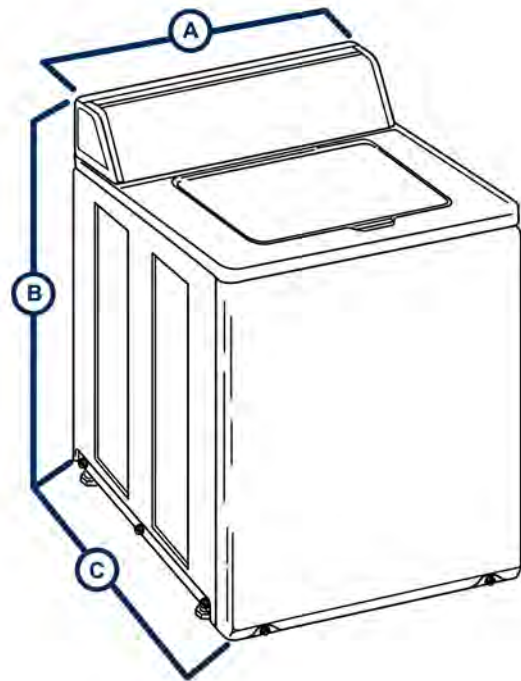

Homestyle Top Load Washer

FWNE52SP303ZW14

Specifications

Homestyle Top Load Washer

Model	FWNE52SP303ZW14
General details	
Control	HEC
Control location	Rear Control
Actuation	None
Drum	
Capacity kg	7.5
Volume l	91
Drum speed	
Washing extraction	--
Extraction RPM	710
Power	
Motor power kW	--
Voltage	220-240/50/1
Cabinet	
Cylinder Finish	Stainless
Color	White
Door type	Solid
Connections	
Electrical requirements	220-240/50/1
Water inlet	3/4"
Water Pressure kPa	1,4-8,3
Transport data	
Net weight kg	76
Shipping weight kg	89
Dimensions HxWxD mm	1115 x 652 x 712
Packed dimensions HxWxD mm	1131 x 762 x 966
Packed volume litres	831

Dimensions

	mm
A	683
B	797
C	1027
D	333
E	610